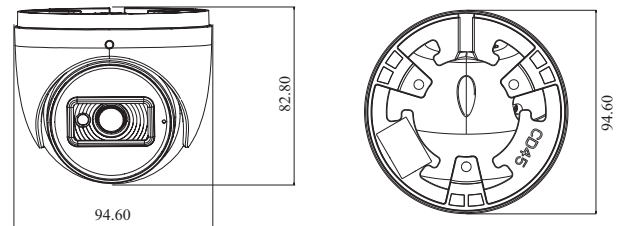

Protection Grade	IP 67
PoE	Yes (IEEE802.3af)
Others	
Power Supply	DC12V/PoE
Power Consumption	< 7.5W
Storage Conditions	- 30 °C ~ 65°C (-22°F~149°F), Humidity: less than 95 % (non-condensing)
Operating Conditions	- 30 °C ~ 60 °C (-22°F~140°F), Humidity: less than 95 % (non-condensing)
Dimensions (mm)	Ø 94.6 × 82.8
Weight (net)	Approx. 0.482KG
Installation	Ceiling mounting; Wall mounting
Certificate	CE, FCC
Environmental Protection	Complies with Directive EU RoHS, WEEE(2012/19/EU), directive 94/62/EC and REACH(EC1907/2006)

DIMENSIONS