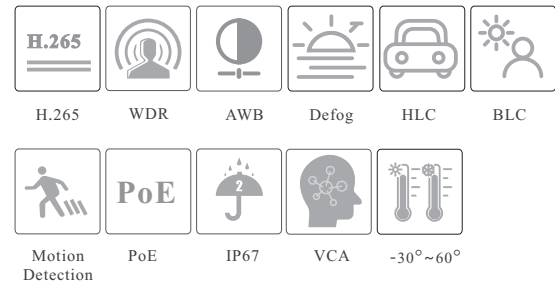

- H.265+/H.265/H.264+/H.264/MJPEG coding
- Max.resolution: 8MP (3840 × 2160)
- ICR auto switch, true day / night vision
- 3D DNR, true WDR, HLC, BLC, smart IR and ROI coding
- 20~30m IR night view distance
- 1CH audio input; 1CH built-in MIC
- Built-in micro SD card slot, up to 256GB
- DC12V/PoE power supply
- Support three streams
- IP 67
- Support mobile surveillance by smart phones with iOS and Android OS
- Intelligent analytics